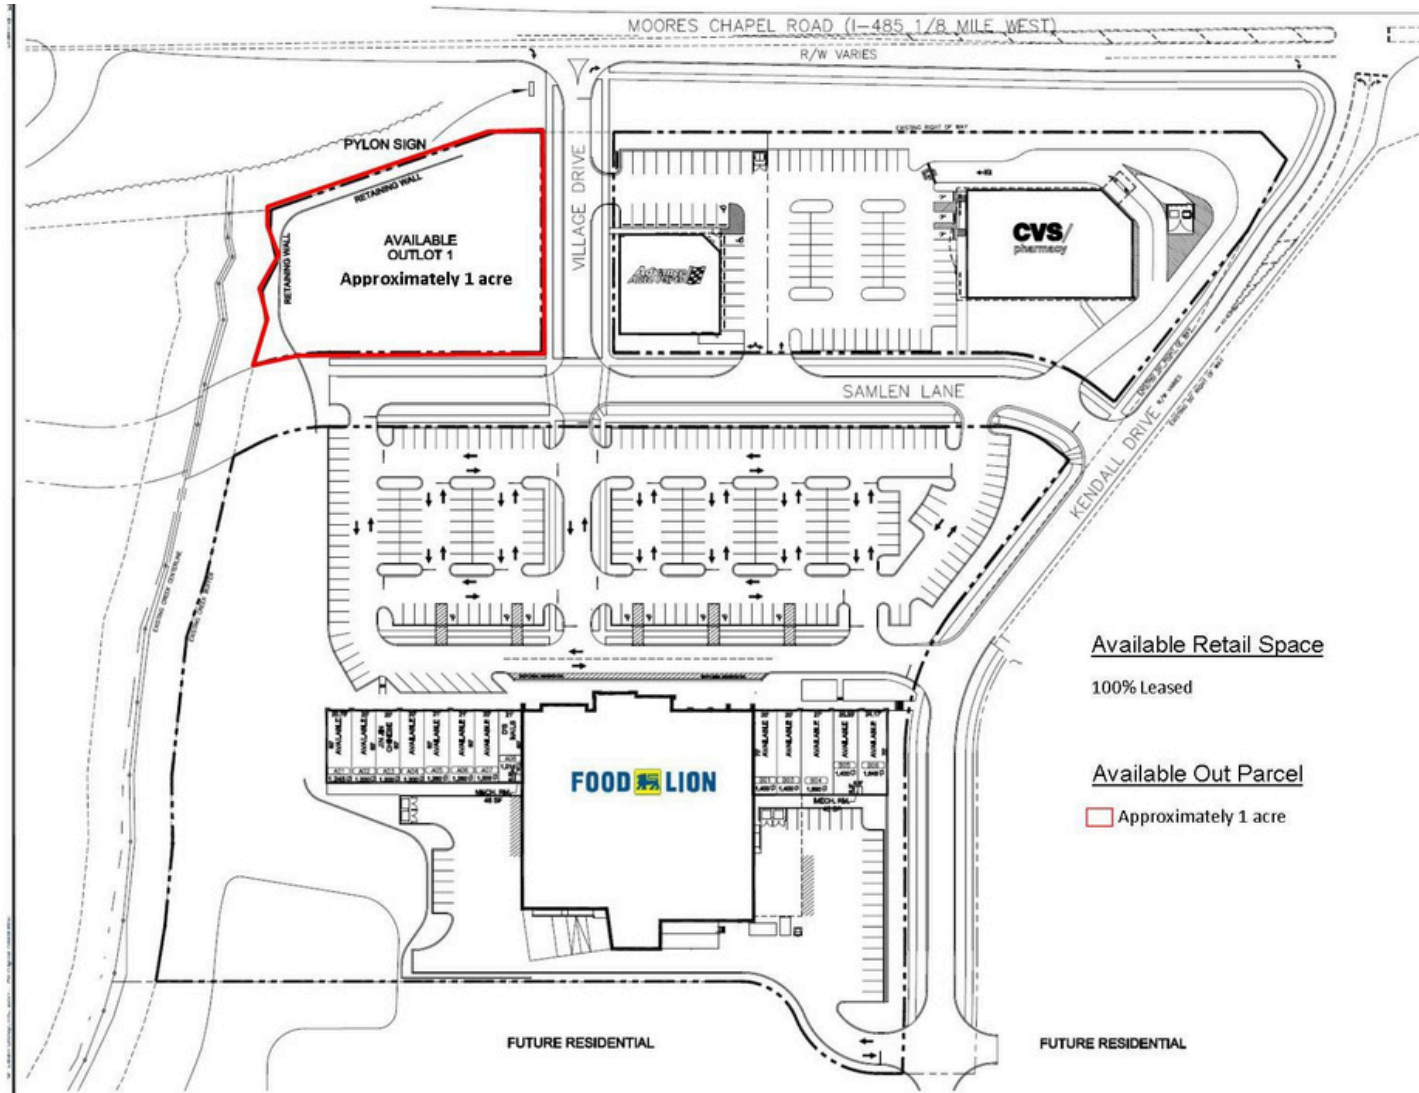

Site Plan

Medical Building Concept Design

1 ACRE SITE

MOORES CHAPEL VILLAGE SHOPPING CENTER OUTPARCEL | 9115 SAMLEN CHARLOTTE, NC 28214

Auer Real Estate

The information presented here is deemed to be accurate, but it has not been independently verified. We make no guarantee, warranty or representation. It is your responsibility to independently confirm accuracy and completeness. All SVN® offices are independently owned and operated.